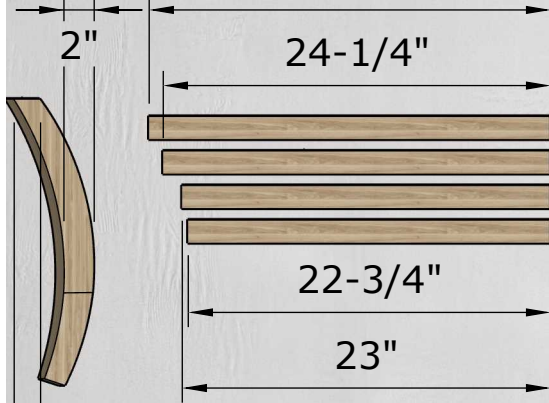

BACK

1:4

APRICITY 3D
ARCHITECTURAL
RENDERING

January 12, 2026
Modern Rocking Chair

BACK BISECT

1:12

Back Rest

25-3/4"

Right/Left

25"

Seat

Arm Rests

1-3/4"

APRICITY 3D
ARCHITECTURAL
RENDERING

January 12, 2026
Modern Rocking Chair

DISMANTLED