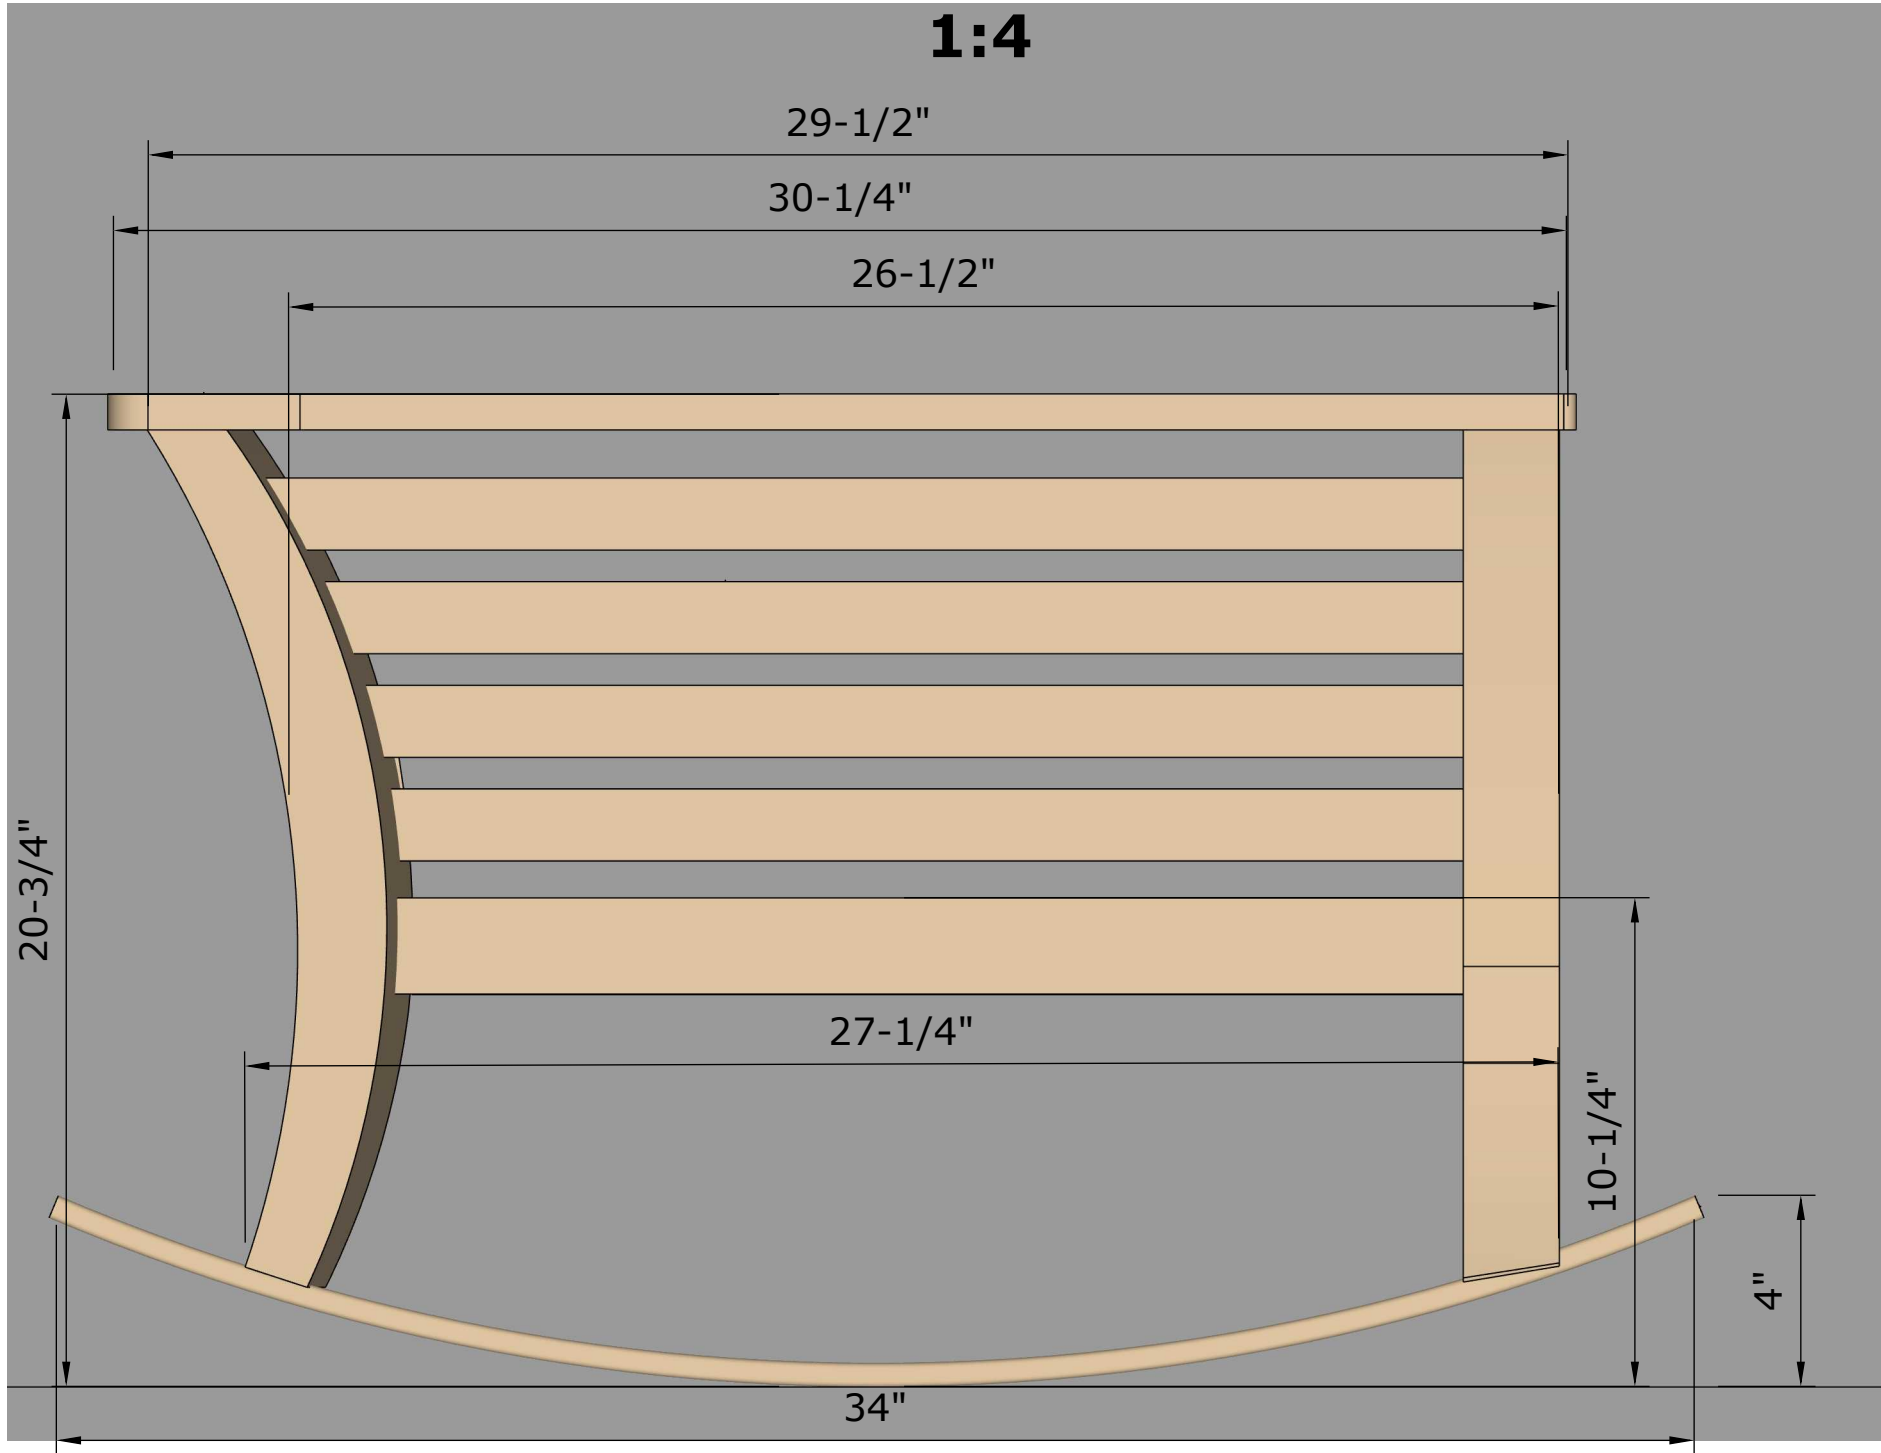

January 12, 2026
Modern Rocking Chair

APRICITY 3D
ARCHITECTURAL
RENDERING

1:4

37 1/2"

20 3/4"

10-1/2"

1-3/4"

10-1/4"

30 1/2"

33 3/4"

APRICITY 3D
ARCHITECTURAL
RENDERING

January 12, 2026
Modern Rocking Chair

FRONT

1:4

APRICITY 3D
ARCHITECTURAL
RENDERING

January 12, 2026
Modern Rocking Chair

FRONT DISECT

1:4

APRICITY 3D
ARCHITECTURAL
RENDERING

January 12, 2026
Modern Rocking Chair

RIGHT

1:4

APRICITY 3D
ARCHITECTURAL
RENDERING

January 12, 2026
Modern Rocking Chair

Right/Left

25"

Seat

Arm Rests

1-3/4"

APRICITY 3D
ARCHITECTURAL
RENDERING

January 12, 2026
Modern Rocking Chair

DISMANTLED