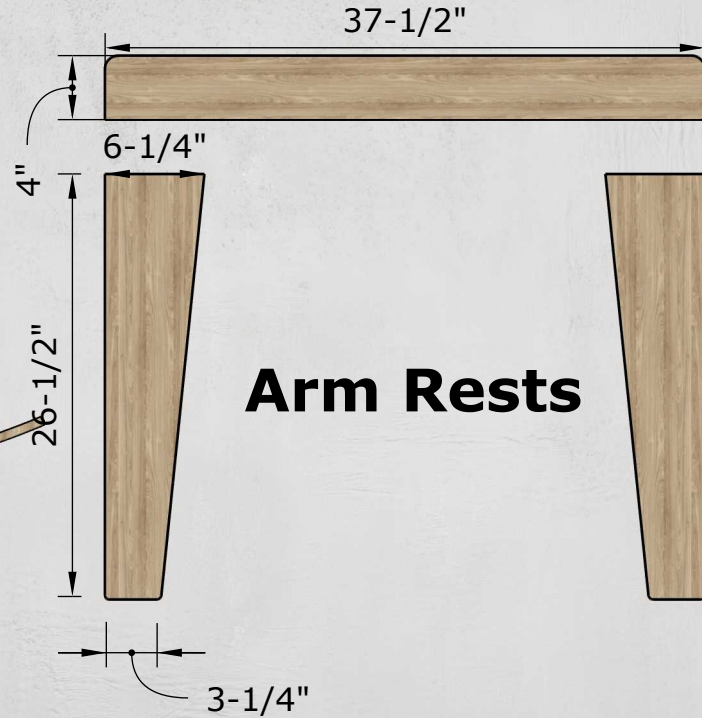

Right/Left

25"

Seat

Arm Rests

1-3/4"

APRICITY 3D
ARCHITECTURAL
RENDERING

January 12, 2026
Modern Rocking Chair

DISMANTLED