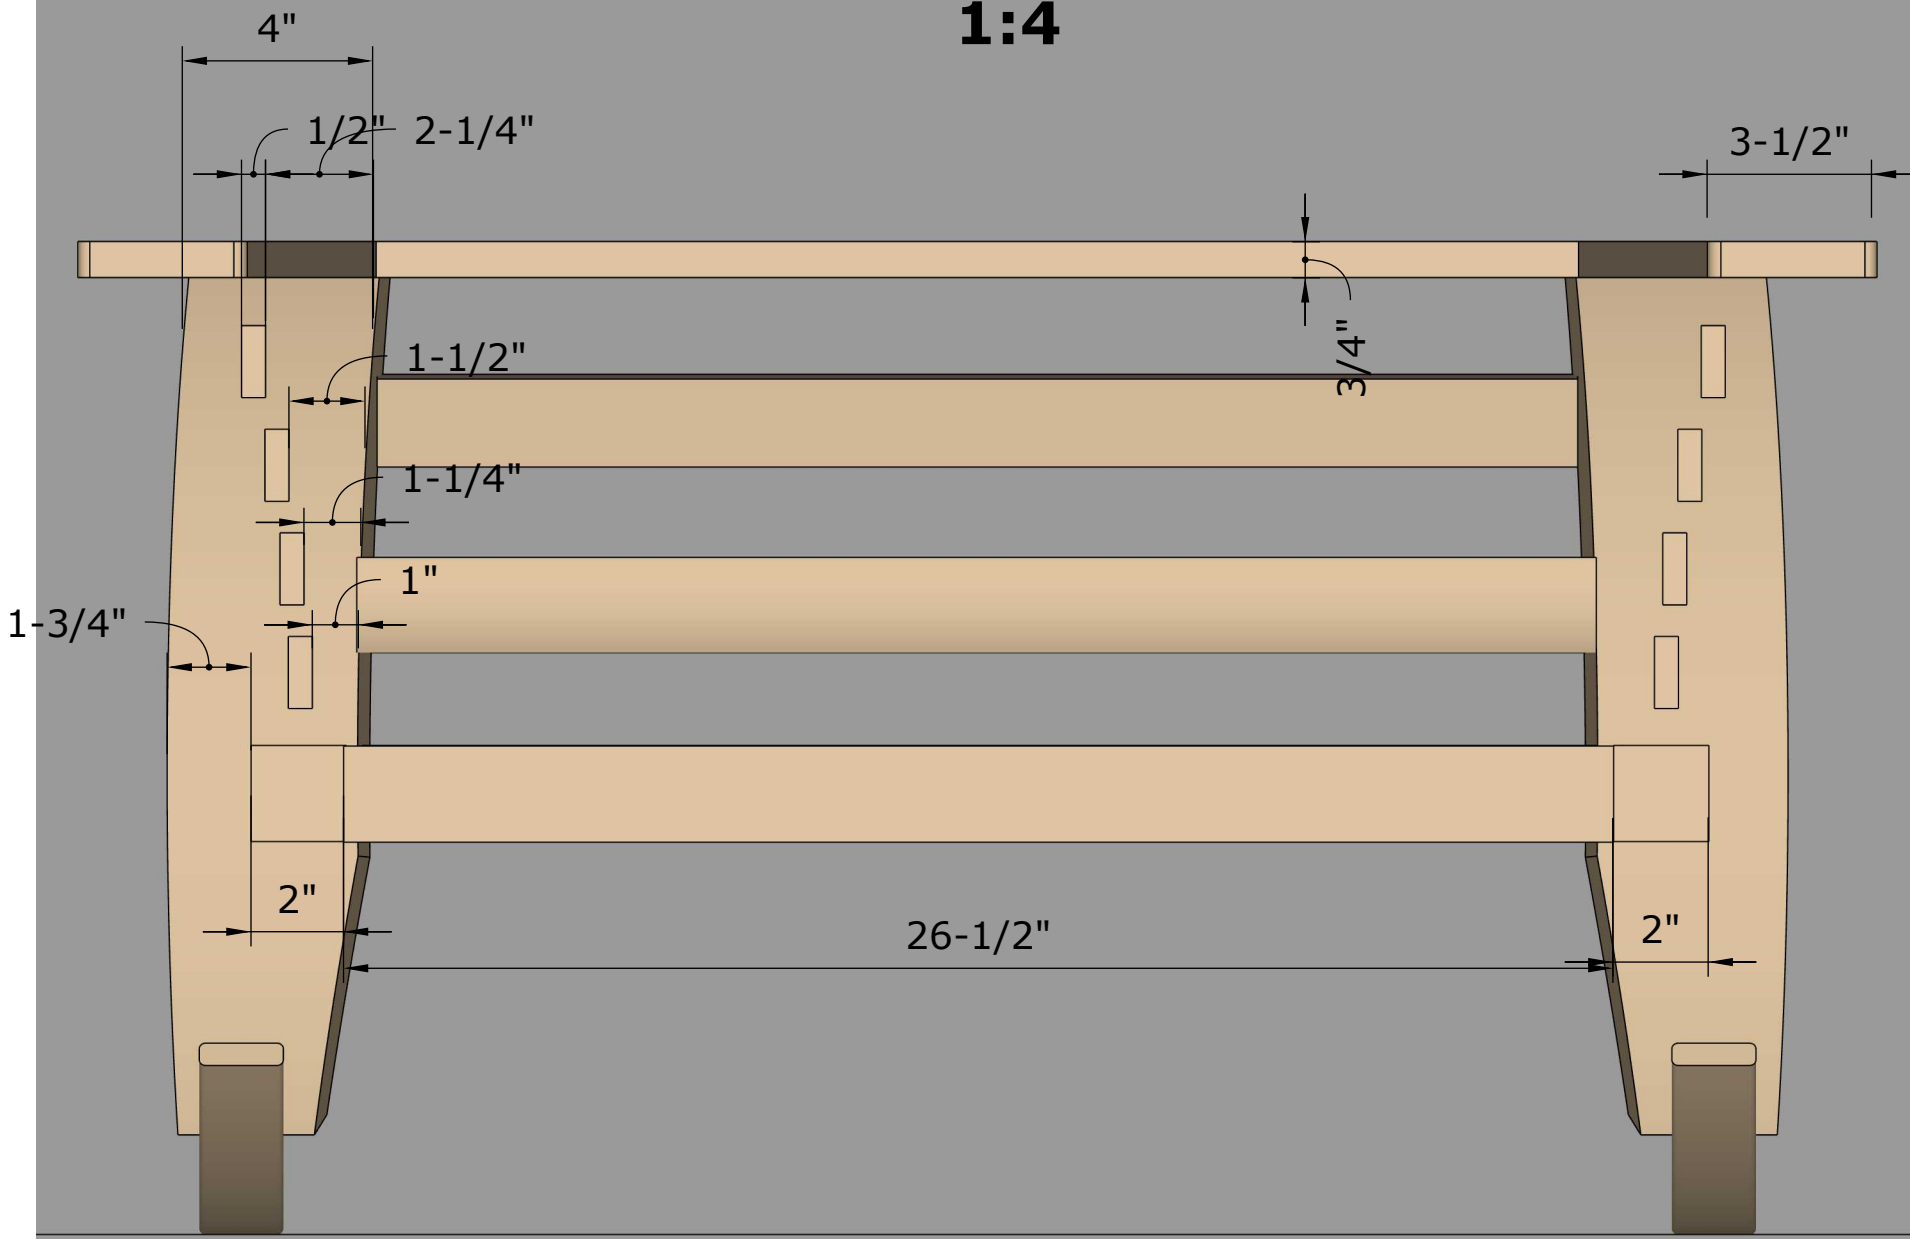

30 1/2"

33 3/4"

APRICITY 3D
ARCHITECTURAL
RENDERING

January 12, 2026
Modern Rocking Chair

FRONT

1:4

APRICITY 3D
ARCHITECTURAL
RENDERING

January 12, 2026
Modern Rocking Chair

FRONT DISECT

1:4

APRICITY 3D
ARCHITECTURAL
RENDERING

January 12, 2026
Modern Rocking Chair

RIGHT

1:4

APRICITY 3D
ARCHITECTURAL
RENDERING

January 12, 2026
Modern Rocking Chair

Right/Left

25"

Seat

Arm Rests

1-3/4"

APRICITY 3D
ARCHITECTURAL
RENDERING

January 12, 2026
Modern Rocking Chair

DISMANTLED