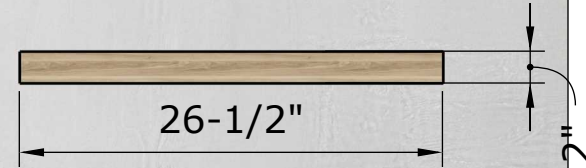

Right/Left

25"

Seat

Arm Rests

1-3/4"

APRICITY 3D
ARCHITECTURAL
RENDERING

January 12, 2026
Modern Rocking Chair

DISMANTLED