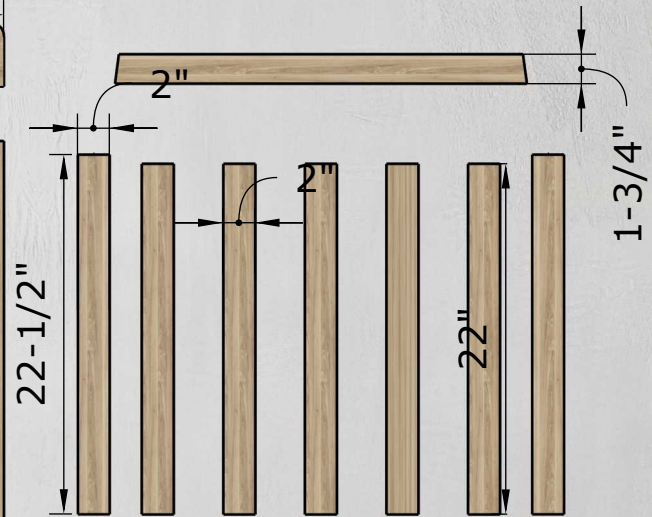

1:12

Back Rest

25-3/4"

Right/Left

25"

Seat

Arm Rests

1-3/4"

APRICITY 3D
ARCHITECTURAL
RENDERING

January 12, 2026
Modern Rocking Chair

DISMANTLED