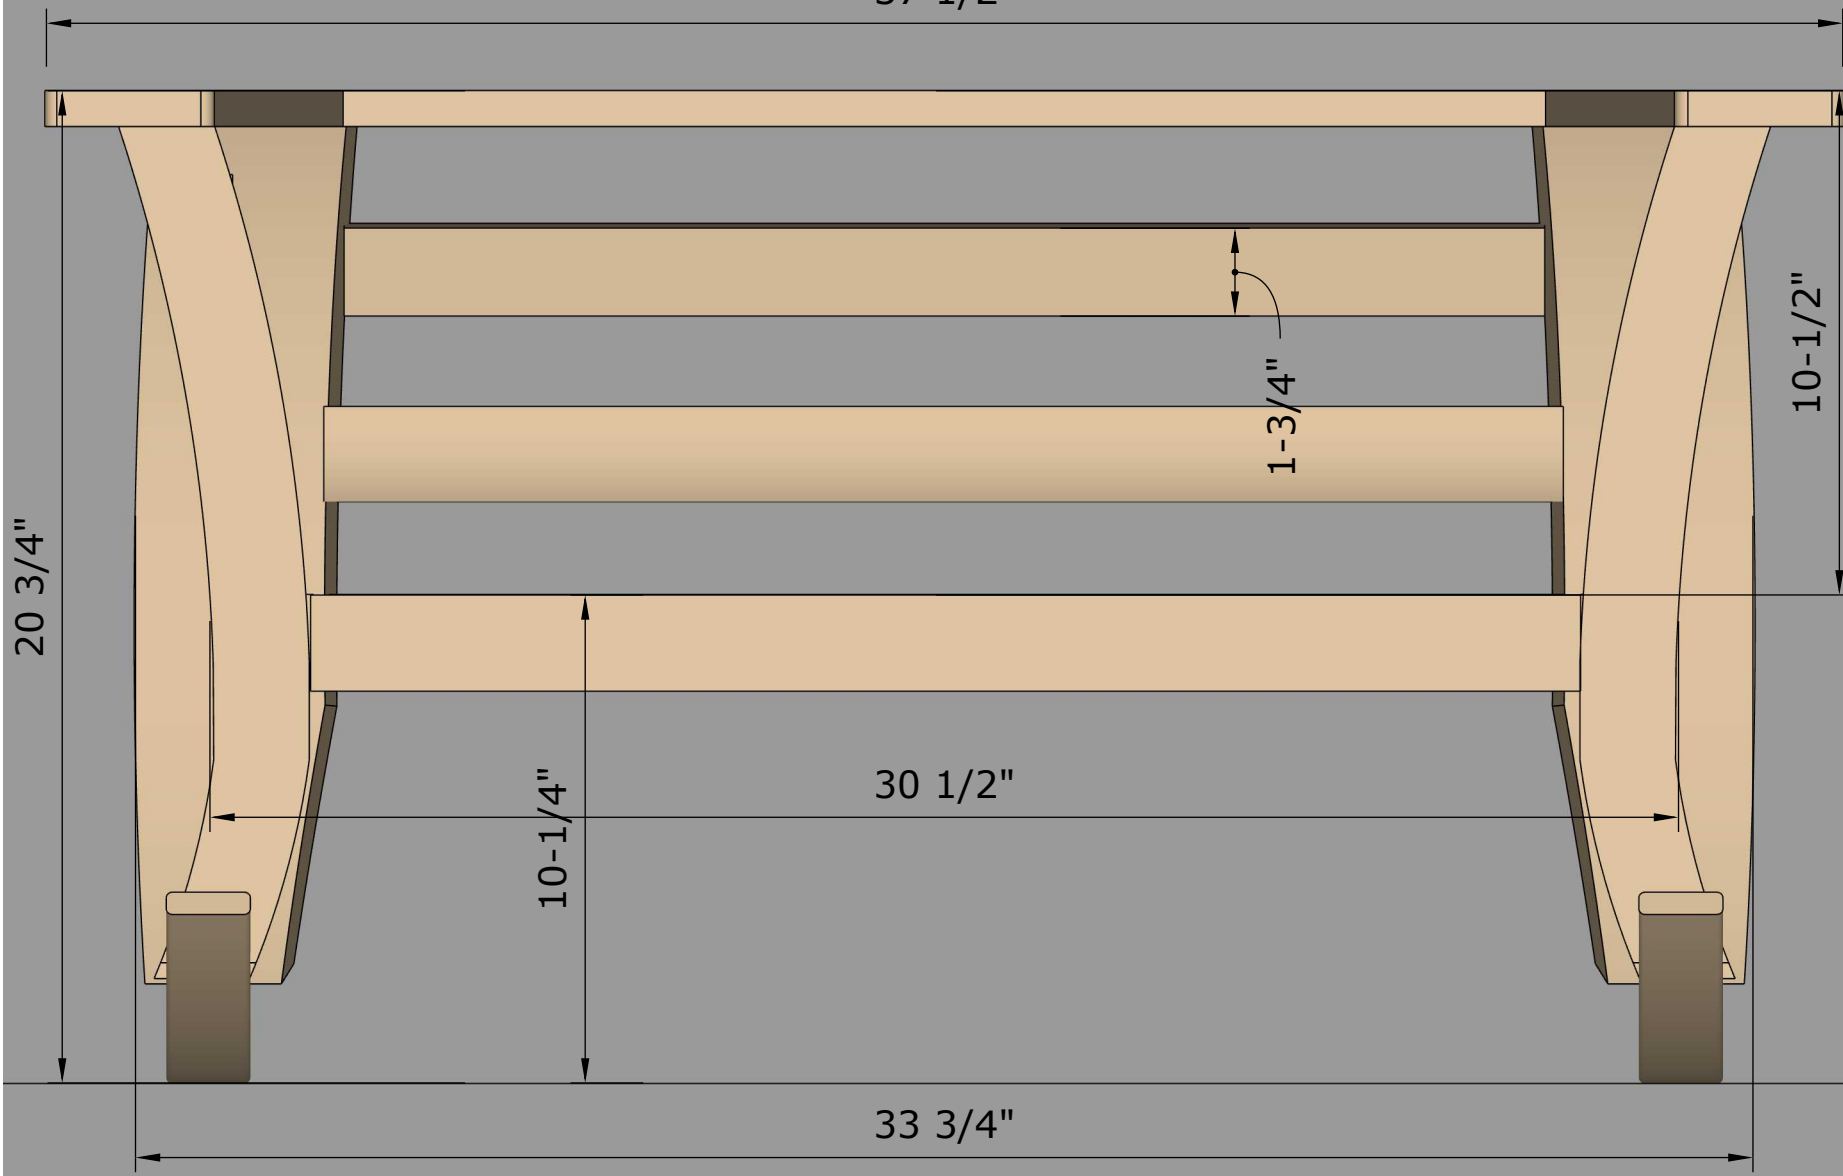

January 12, 2026
Modern Rocking Chair

APRICITY 3D
ARCHITECTURAL
RENDERING

1:4

37 1/2"

20 3/4"

10-1/2"

1-3/4"

10-1/4"

30 1/2"

33 3/4"

APRICITY 3D
ARCHITECTURAL
RENDERING

January 12, 2026
Modern Rocking Chair

FRONT

1:4

APRICITY 3D
ARCHITECTURAL
RENDERING

January 12, 2026
Modern Rocking Chair

FRONT DISECT

1:4

APRICITY 3D
ARCHITECTURAL
RENDERING

January 12, 2026
Modern Rocking Chair

RIGHT

1:4

APRICITY 3D
ARCHITECTURAL
RENDERING

January 12, 2026
Modern Rocking Chair

Right/Left

25"

Seat

Arm Rests

1-3/4"

APRICITY 3D
ARCHITECTURAL
RENDERING

January 12, 2026
Modern Rocking Chair

DISMANTLED