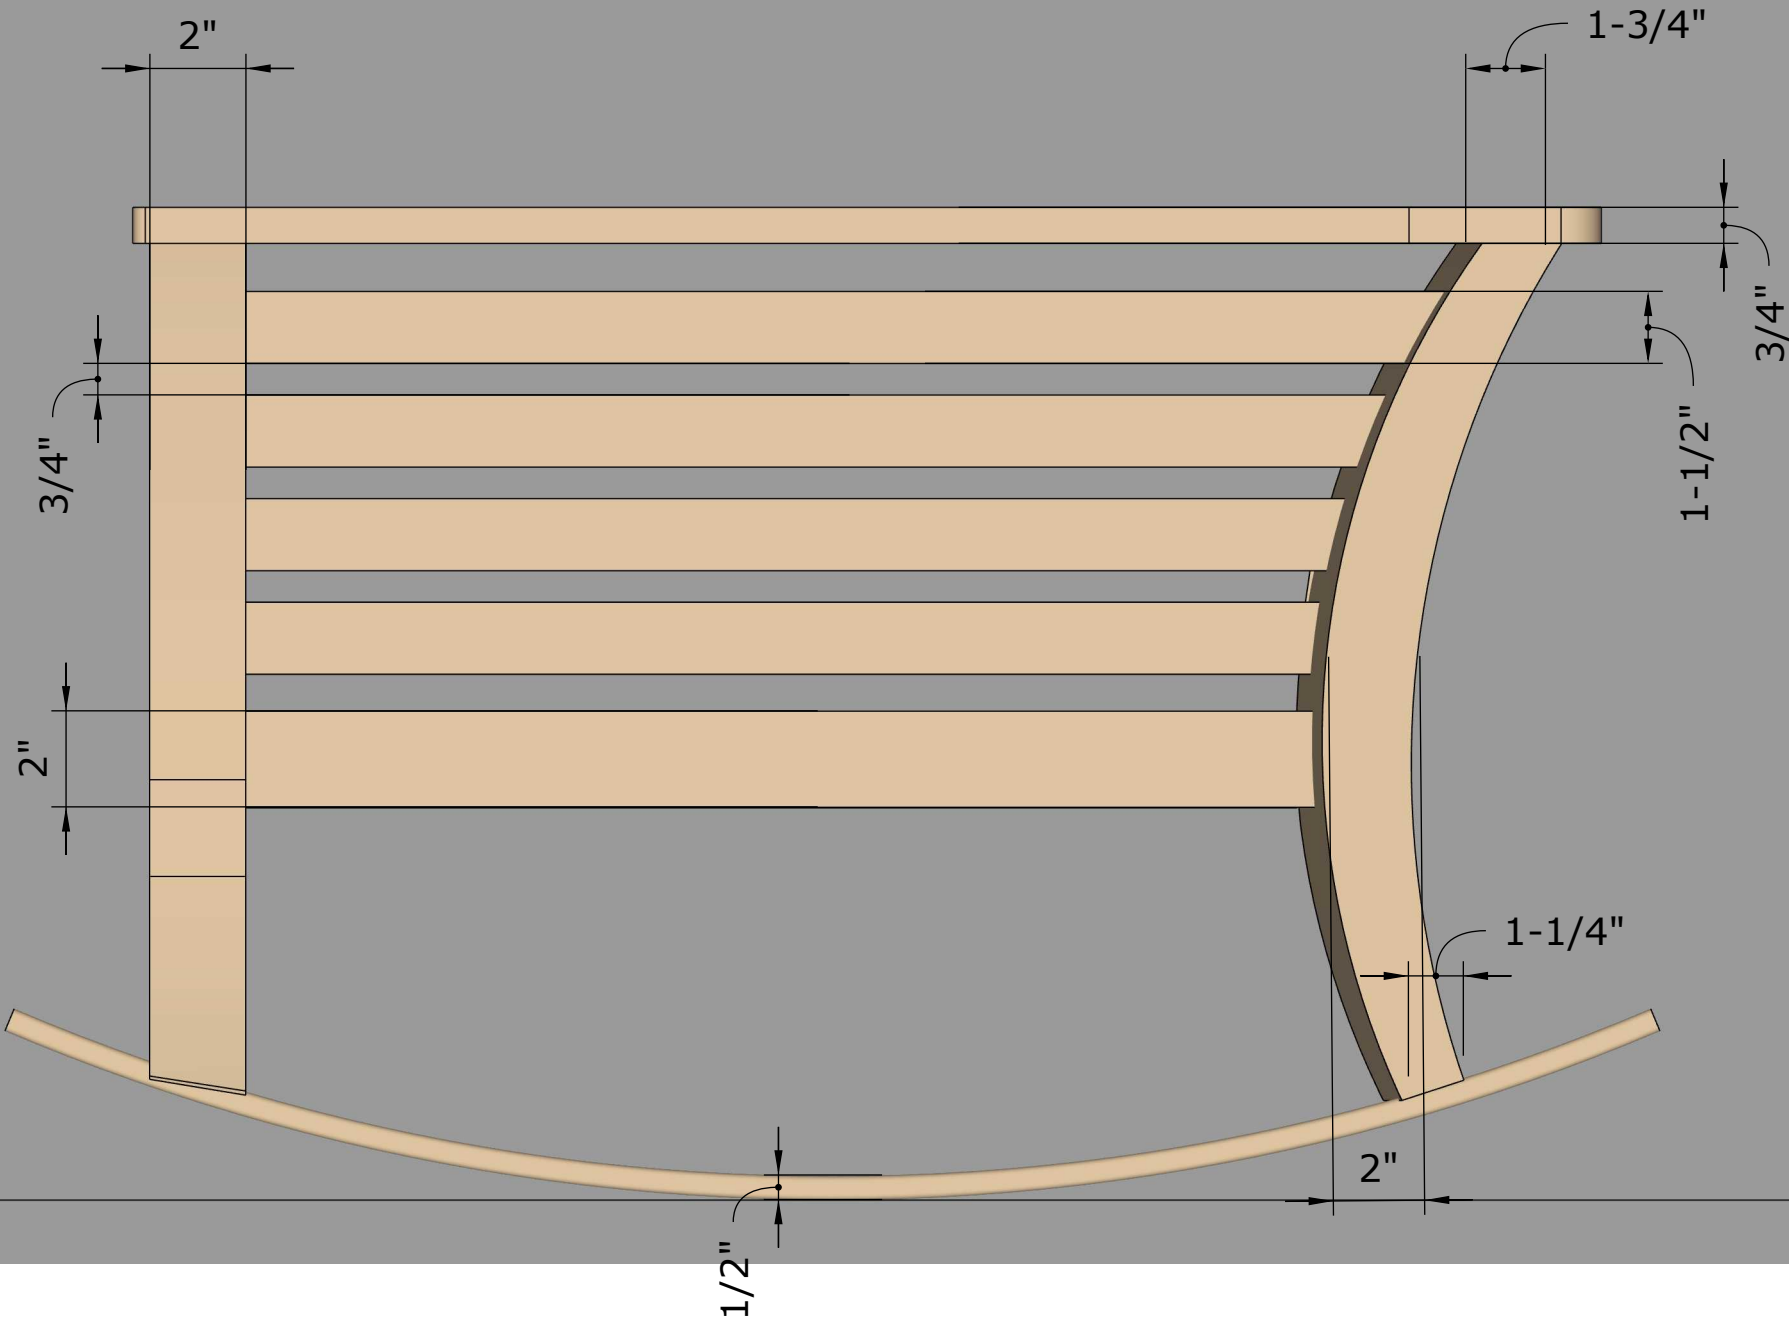

30 1/2"

33 3/4"

APRICITY 3D
ARCHITECTURAL
RENDERING

January 12, 2026
Modern Rocking Chair

FRONT

1:4

APRICITY 3D
ARCHITECTURAL
RENDERING

January 12, 2026
Modern Rocking Chair

FRONT DISECT

1:4

APRICITY 3D
ARCHITECTURAL
RENDERING

January 12, 2026
Modern Rocking Chair

RIGHT

1:4

APRICITY 3D
ARCHITECTURAL
RENDERING

January 12, 2026
Modern Rocking Chair

RIGHT BISECT

1:4

APRACITY 3D
ARCHITECTURAL
RENDERING

January 12, 2026
Modern Rocking Chair

LEFT

1:4

APRICITY 3D
ARCHITECTURAL
RENDERING

January 12, 2026
Modern Rocking Chair

Right/Left

25"

Seat

Arm Rests

1-3/4"

APRICITY 3D
ARCHITECTURAL
RENDERING

January 12, 2026
Modern Rocking Chair

DISMANTLED