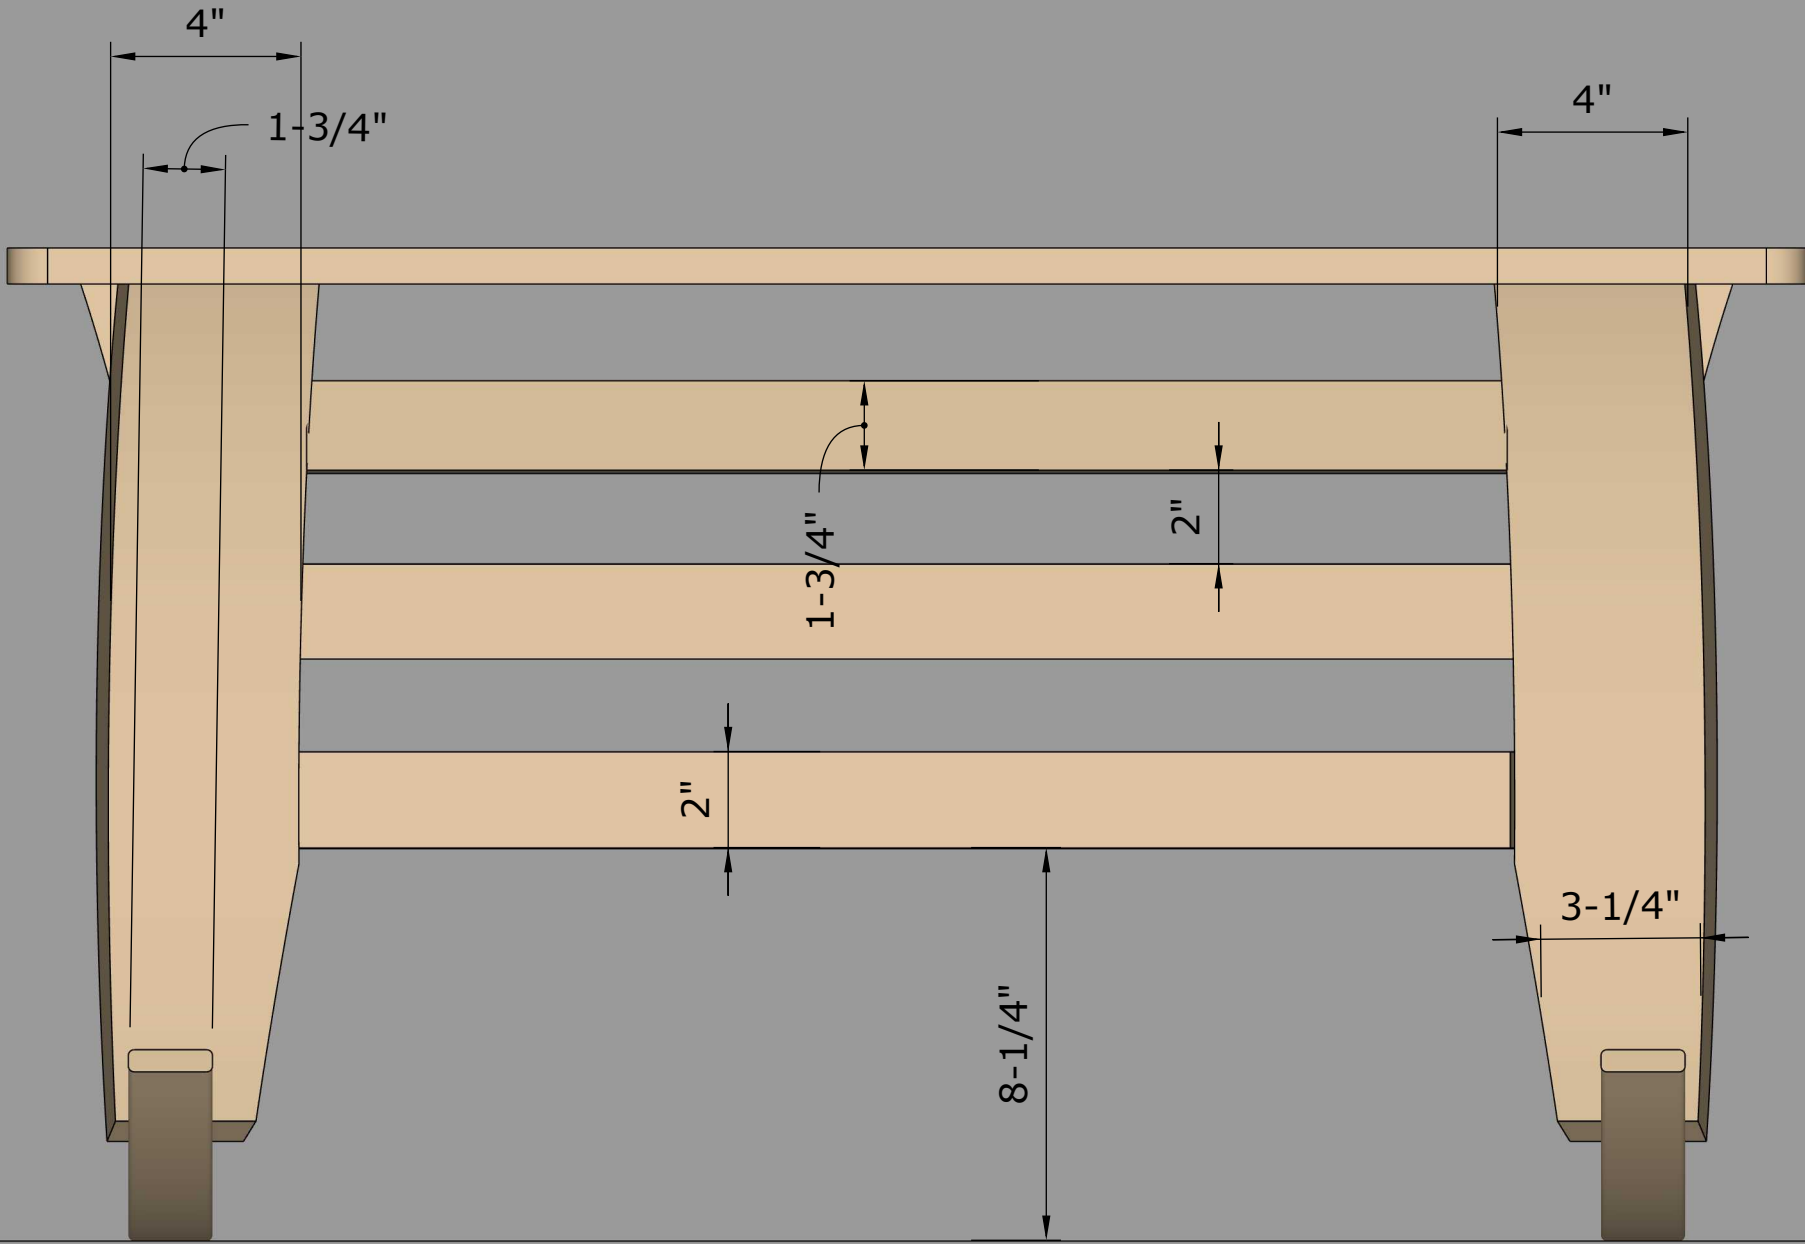

RIGHT BISECT

1:4

APRACITY 3D
ARCHITECTURAL
RENDERING

January 12, 2026
Modern Rocking Chair

LEFT

1:4

APRICITY 3D
ARCHITECTURAL
RENDERING

January 12, 2026
Modern Rocking Chair