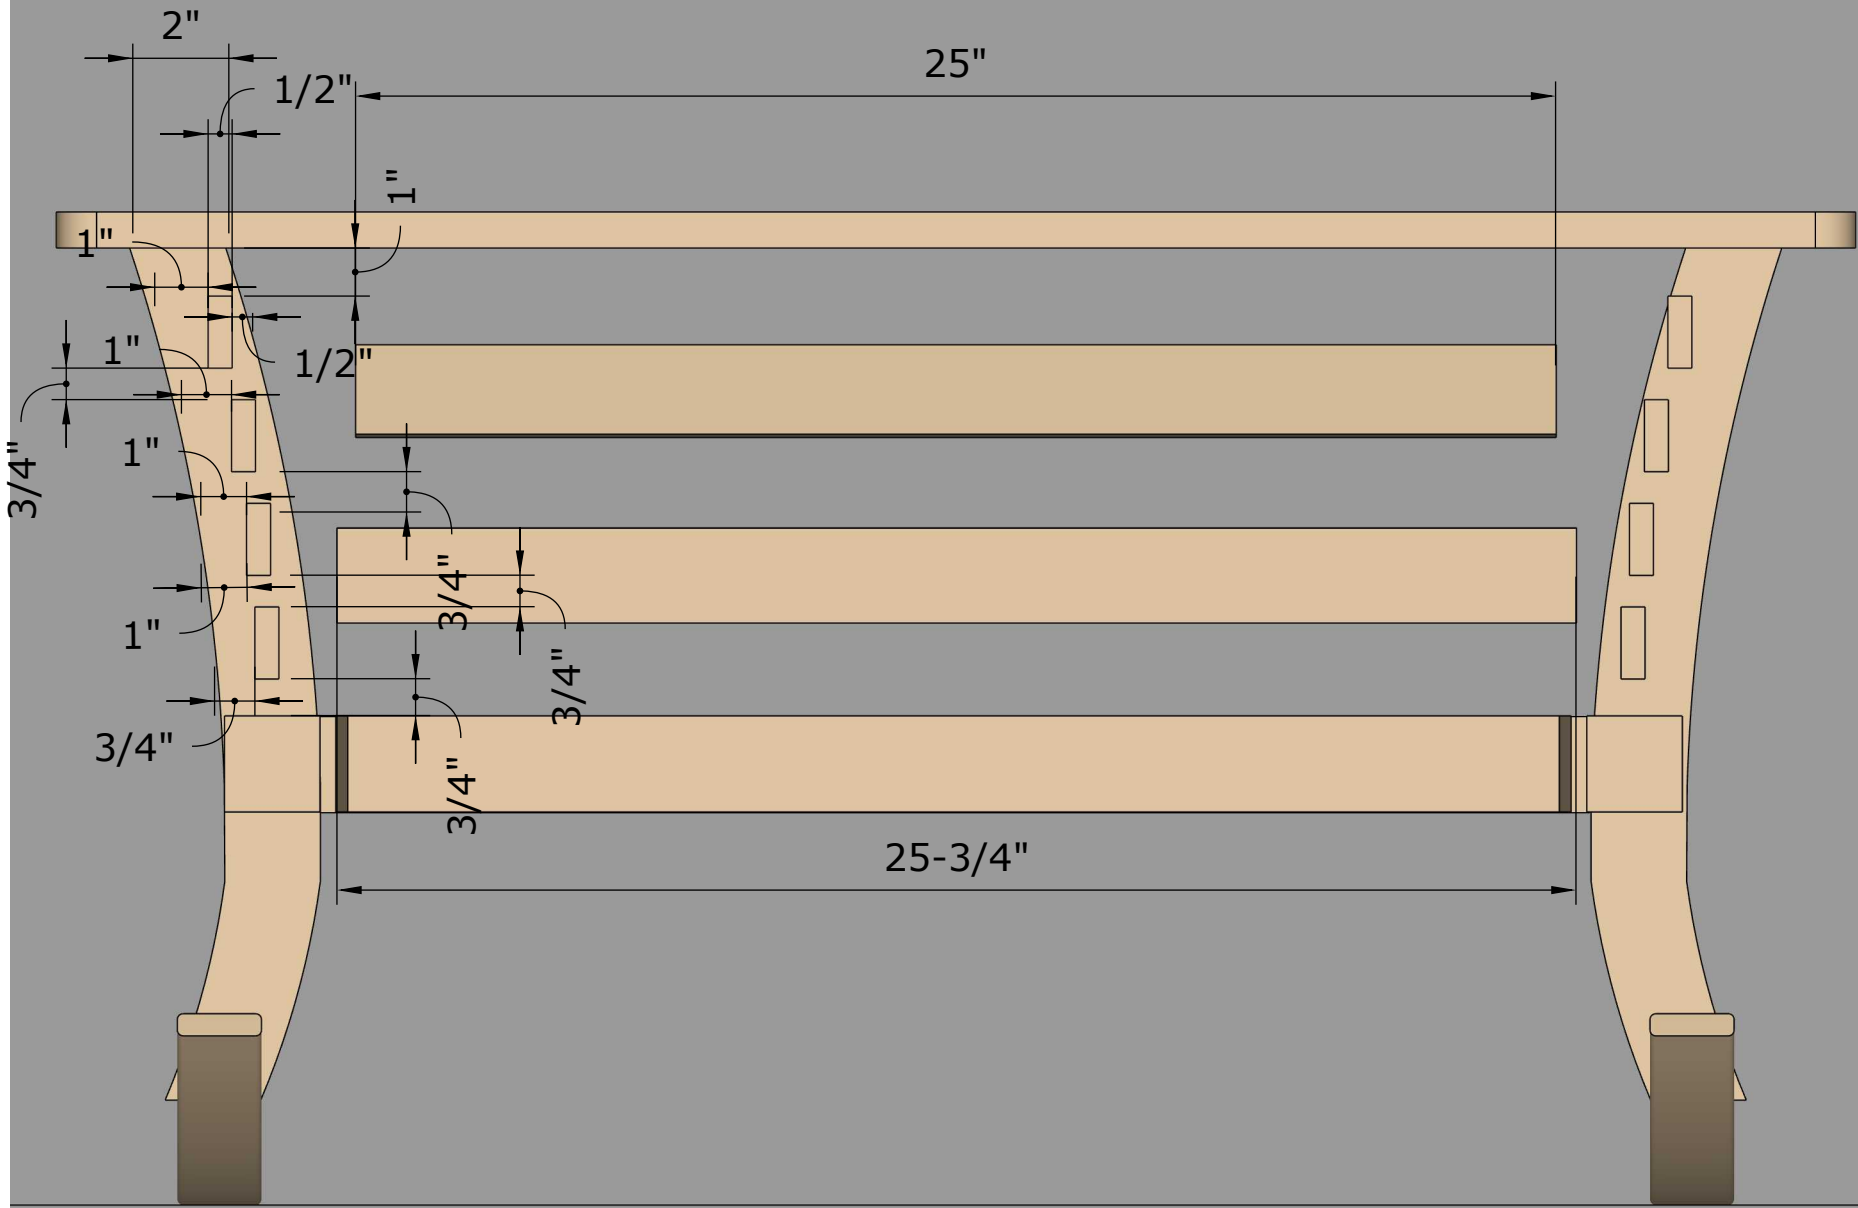

1:4

APRICITY 3D
ARCHITECTURAL
RENDERING

January 12, 2026
Modern Rocking Chair

BACK BISECT