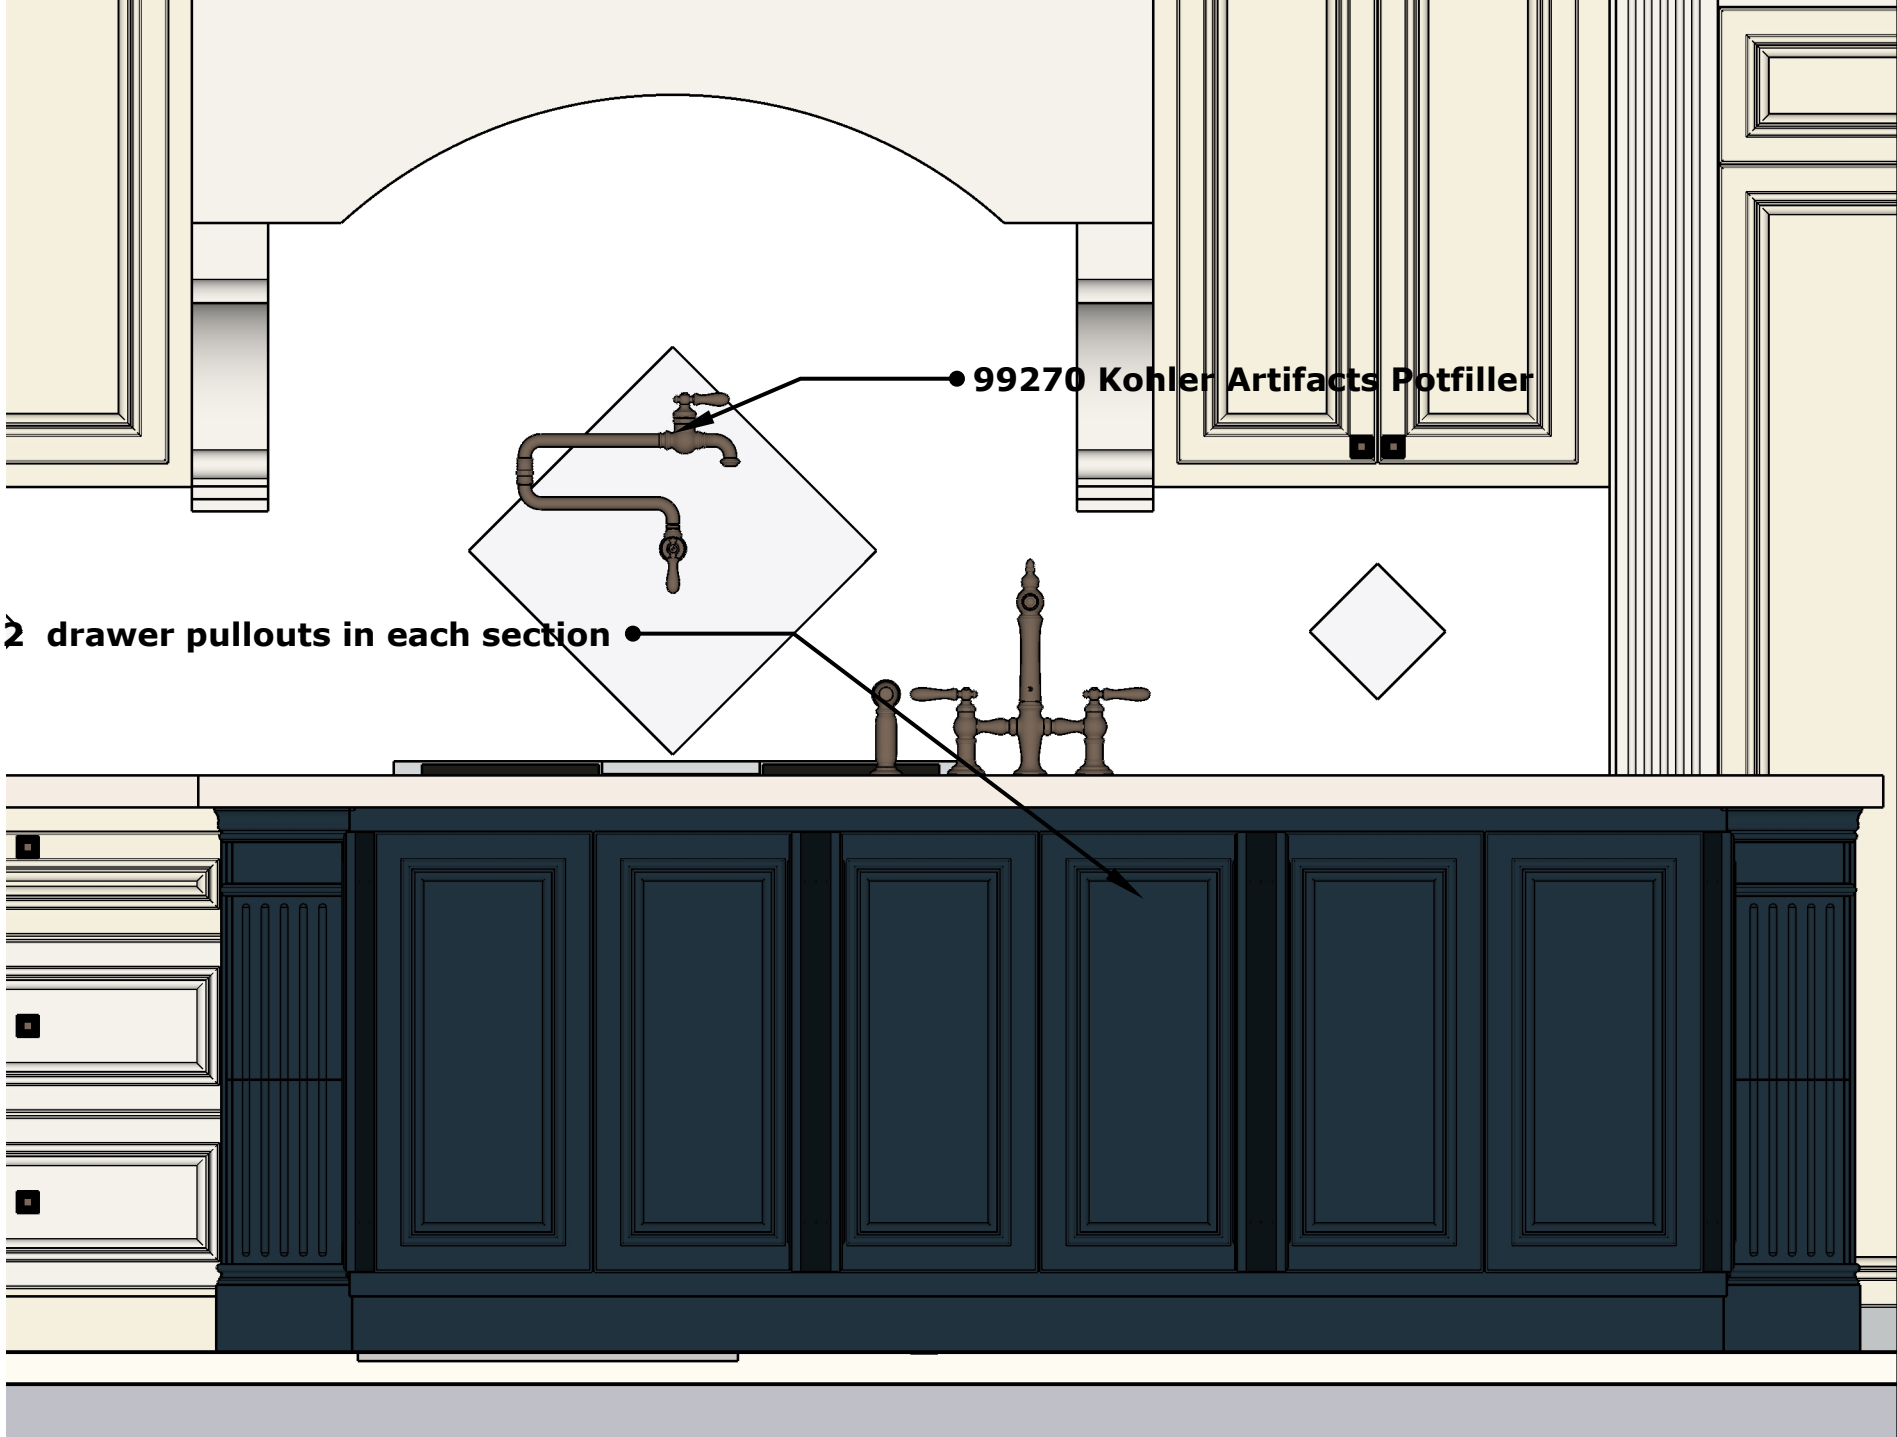

2 drawer pullouts in each section

99270 Kohler Artifacts Potfiller

APRICITY 3D
ARCHITECTURAL
RENDERING

June 24, 2025
Collins

ISLAND B