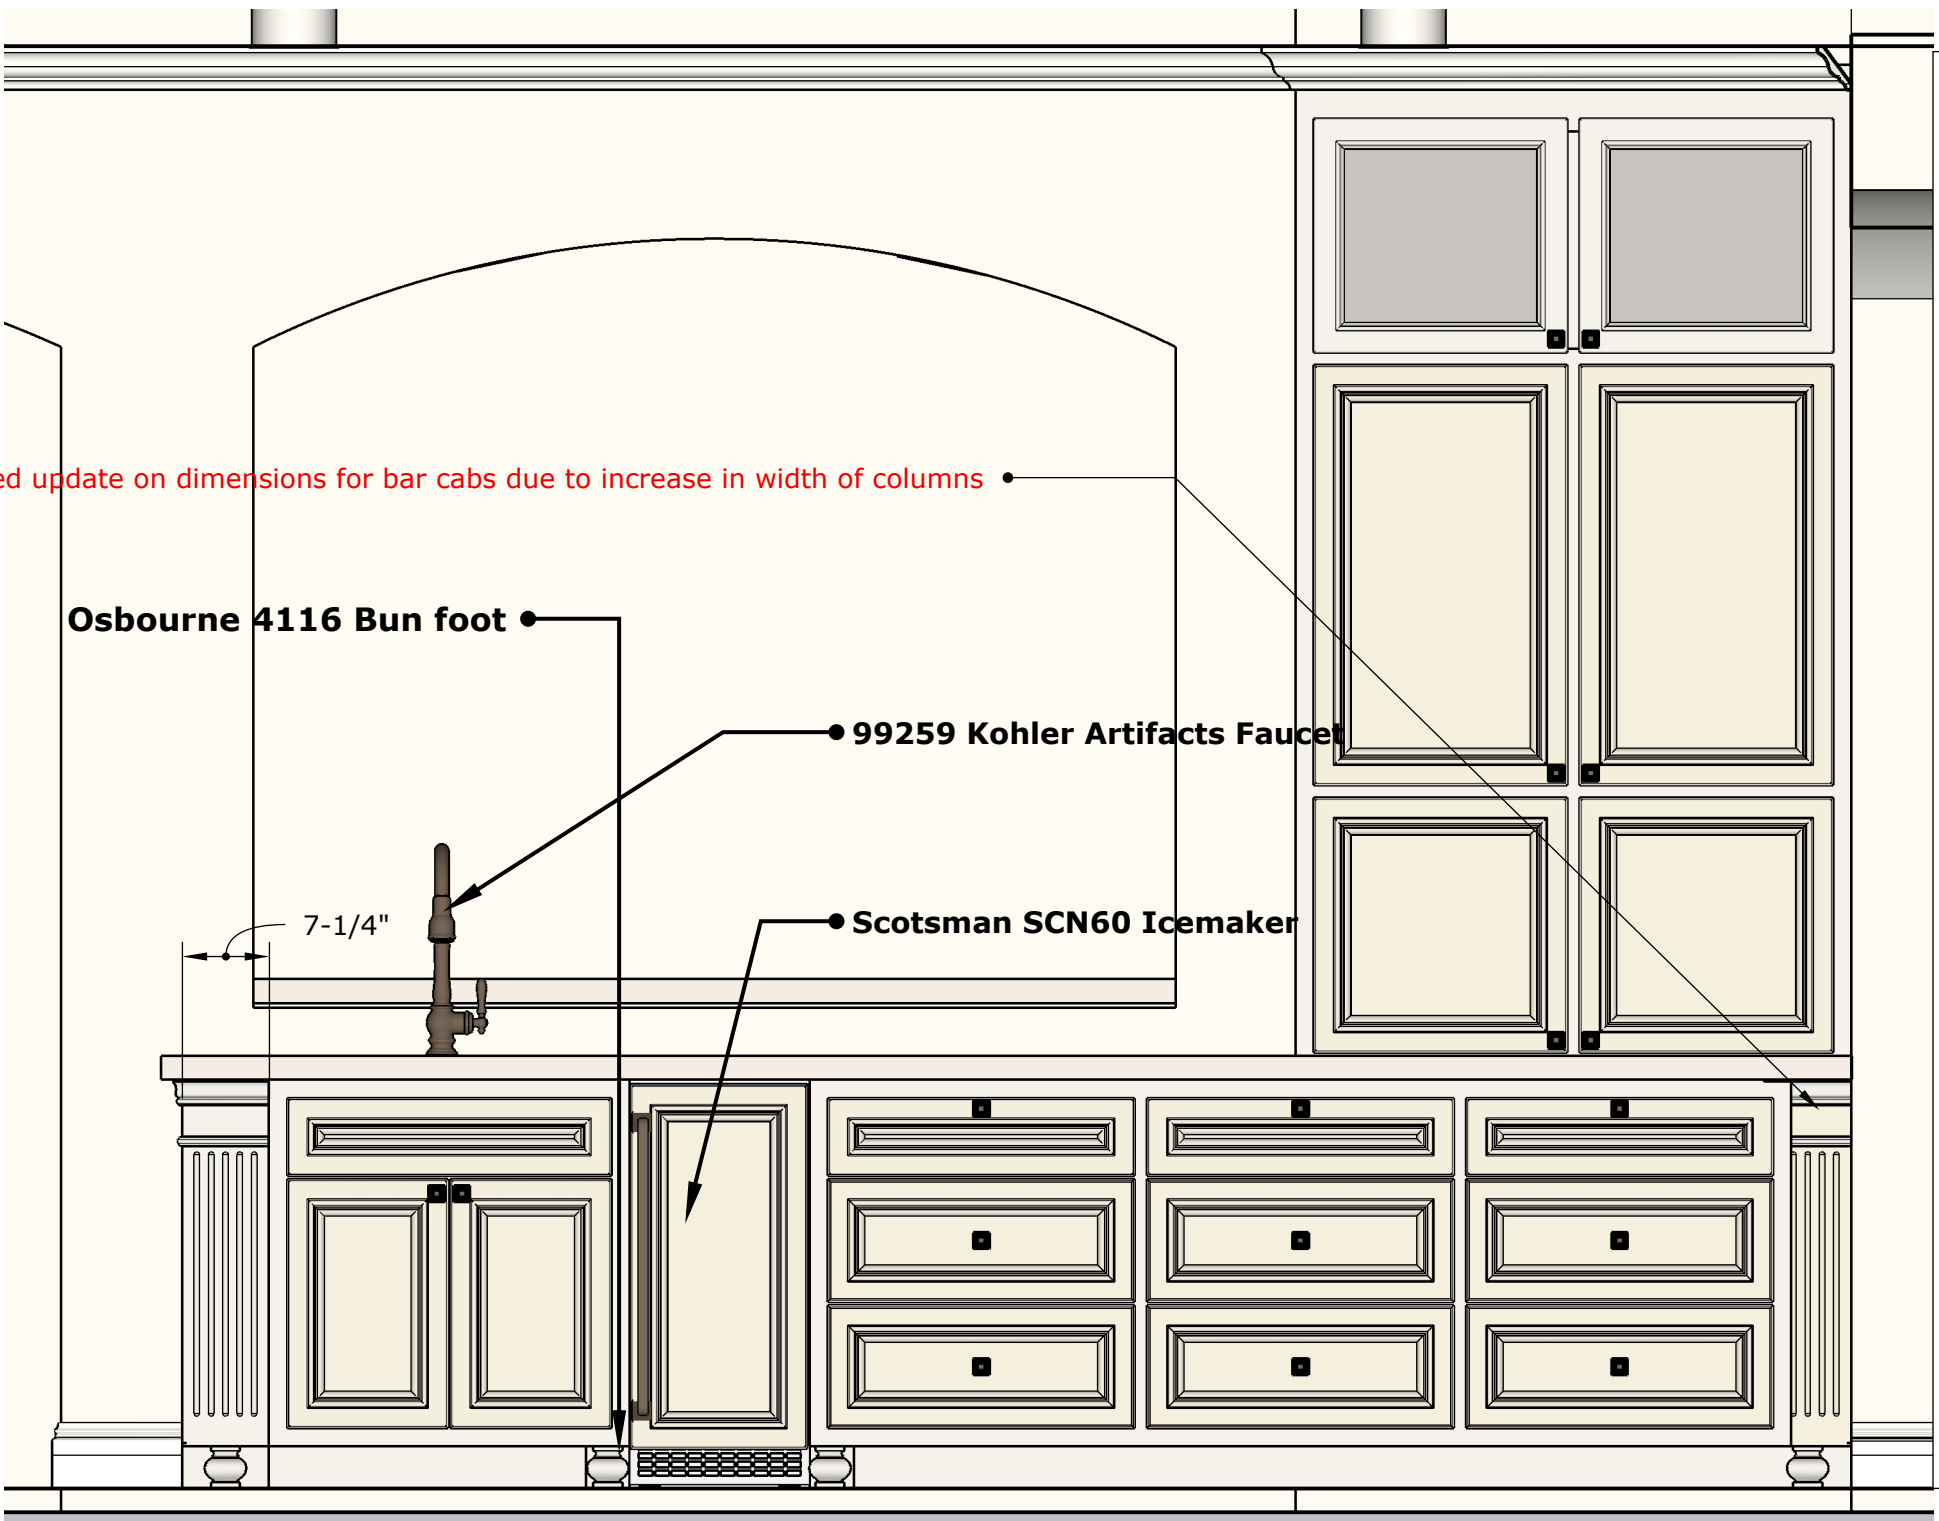

APRICITY 3D
ARCHITECTURAL
RENDERING

June 24, 2025
Collins

WALL 4

Need update on dimensions for bar cabs due to increase in width of columns

Osbourne 4116 Bun foot

7-1/4"

99259 Kohler Artifacts Faucet

Scotsman SCN60 Icemaker