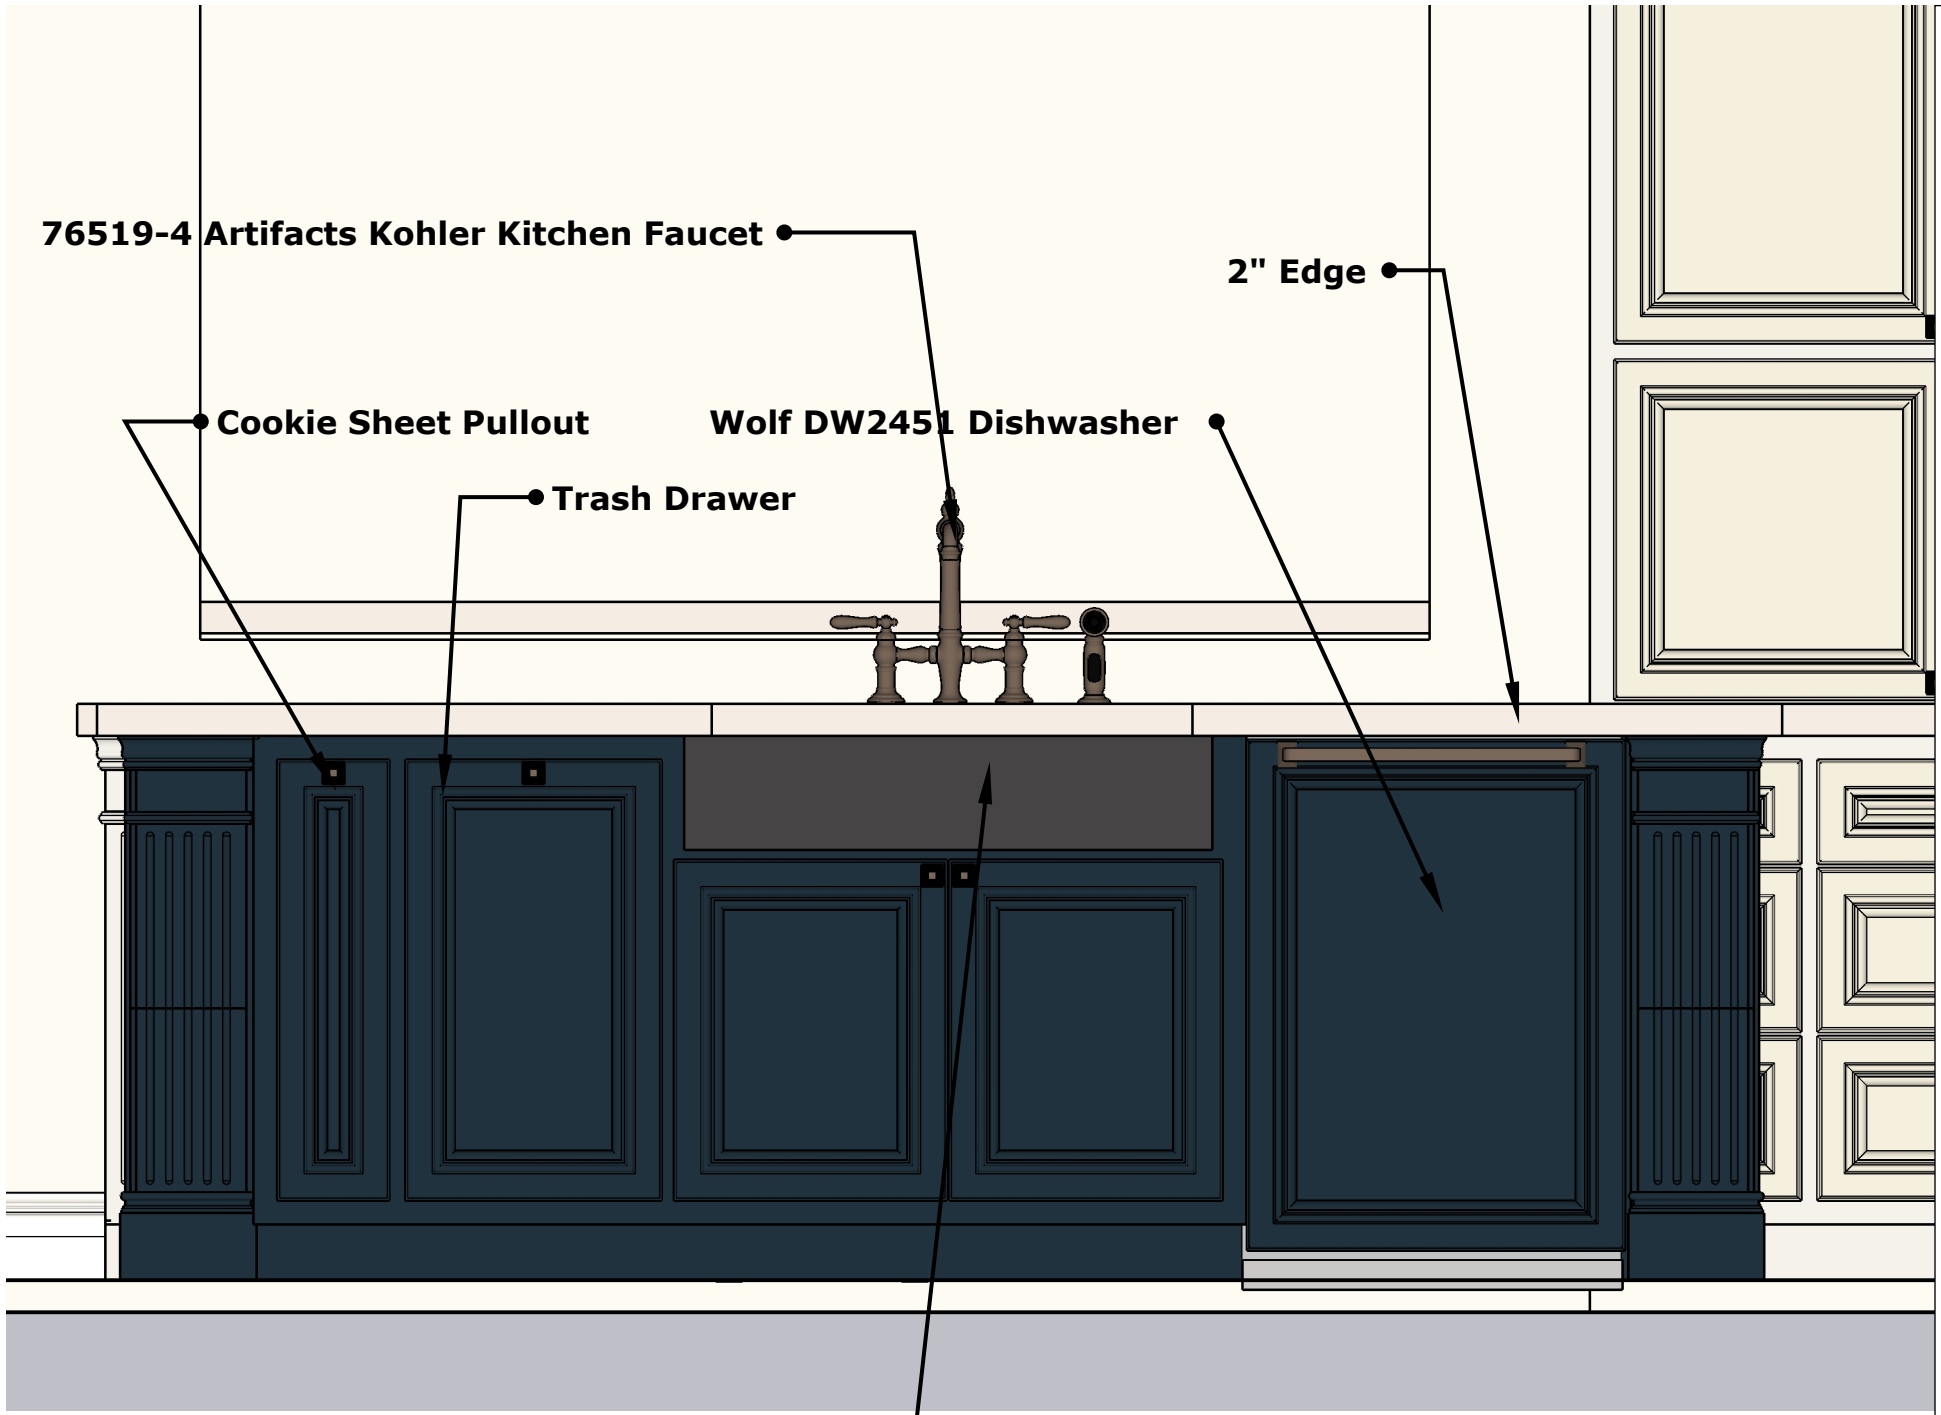

APRICITY 3D
ARCHITECTURAL
RENDERING

June 24, 2025
Collins

WALL 2

• Wolf Coffee Machine EC3050PM

• Wolf Microwave MD24TE

7 1/4"

APRICITY 3D
ARCHITECTURAL
RENDERING

June 24, 2025
Collins

WALL 1

76519-4 Artifacts Kohler Kitchen Faucet

2" Edge

Cookie Sheet Pullout

Wolf DW2451 Dishwasher

Trash Drawer

Need Sink Specs

APRICITY 3D
ARCHITECTURAL
RENDERING

June 24, 2025
Collins

ISLAND A -
SINK

APRICITY 3D
ARCHITECTURAL
RENDERING

June 24, 2025
Collins

WALL 4

Need update on dimensions for bar cabs due to increase in width of columns

Osbourne 4116 Bun foot

7-1/4"

99259 Kohler Artifacts Faucet

Scotsman SCN60 Icemaker

2 drawer pullouts in each section

99270 Kohler Artifacts Potfiller

APRICITY 3D
ARCHITECTURAL
RENDERING

June 24, 2025
Collins

ISLAND B

Modified Carlton Molding