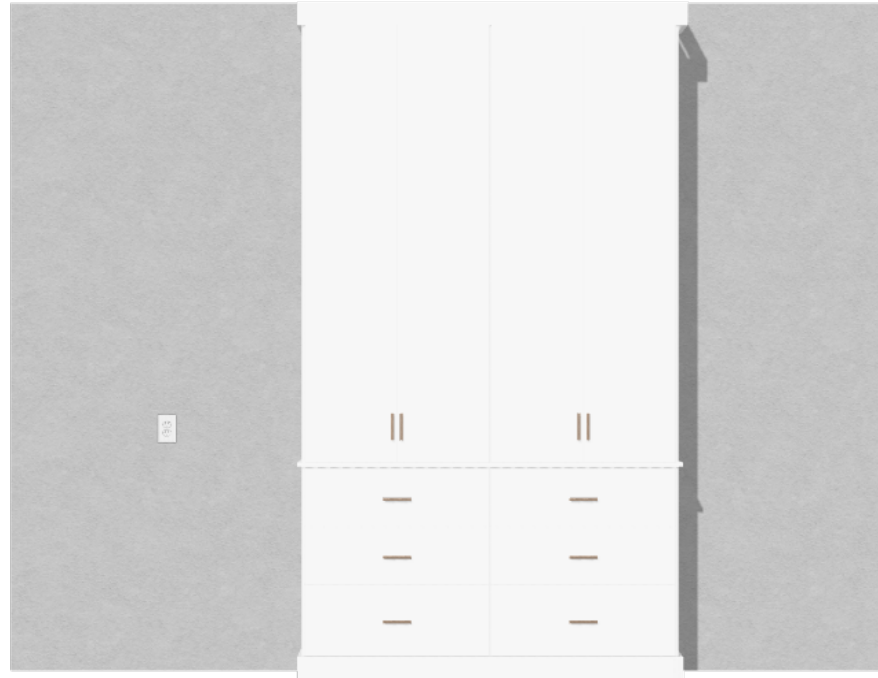

Room Name: Jacobs Primary Closet V.1

Color: **White Velvet**
Edgeband: **1mm**
Rods: **None**
Countertop: **TFL Countertop**
Backer: **None**
Shelf Type: **Shelf Pin**

Hinge: **Half Overlay Soft Close**
Drawer Face: **Slab - Slab**
Drawer Box: **Solid Wood Soft Close**
Drawer Hardware: **Bar Pull Matte Nickel**
Door Face: **Slab - Slab**
Door Hardware: **Bar Pull Matte Nickel**
Basket Type: **None**

Ceiling Height: **120**
Door Height: **80**
Tear Out: **basic**
Wall Type: **drywall**
Floor Type: **tile**
Base Size: **0 x 0**
QR Size: **0 x 0**

Wall #3

**BASEBOARDS WILL BE REMOVED
WITHIN THE FOOTPRINT OF PRESTON.**

SOLUTION DOES NOT INCLUDE BACKING.

FULL BORE - FULL ADJUSTABILITY.

**ALL DRAWERS ARE BIRCH WOOD
WITH SOFT CLOSURE.**