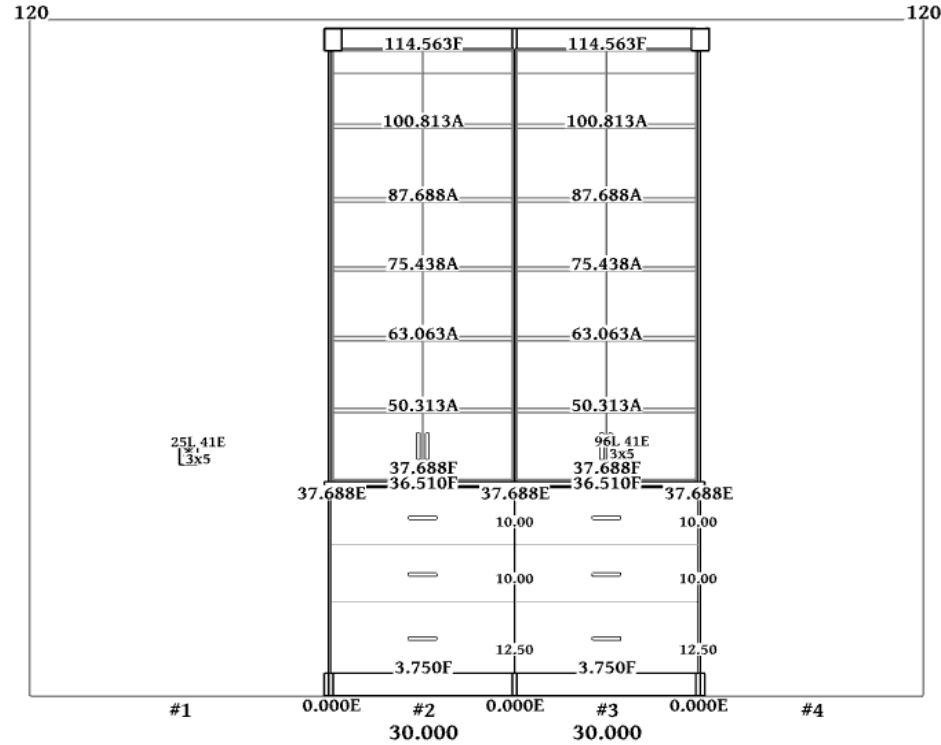

Room Name: Jacobs Primary Closet V.1

Color: **White Velvet**
Edgeband: **1mm**
Rods: **None**
Countertop: **TFL Countertop**
Backer: **None**
Shelf Type: **Shelf Pin**

Hinge: **Half Overlay Soft Close**
Drawer Face: **Slab - Slab**
Drawer Box: **Solid Wood Soft Close**
Drawer Hardware: **Bar Pull Matte Nickel**
Door Face: **Slab - Slab**
Door Hardware: **Bar Pull Matte Nickel**
Basket Type: **None**

Ceiling Height: **120**
Door Height: **80**
Tear Out: **basic**
Wall Type: **drywall**
Floor Type: **tile**
Base Size: **0 x 0**
QR Size: **0 x 0**

Wall #3

**BASEBOARDS WILL BE REMOVED
WITHIN THE FOOTPRINT OF PRESTON.**

SOLUTION DOES NOT INCLUDE BACKING.

FULL BORE - FULL ADJUSTABILITY.

**ALL DRAWERS ARE BIRCH WOOD
WITH SOFT CLOSURE.**