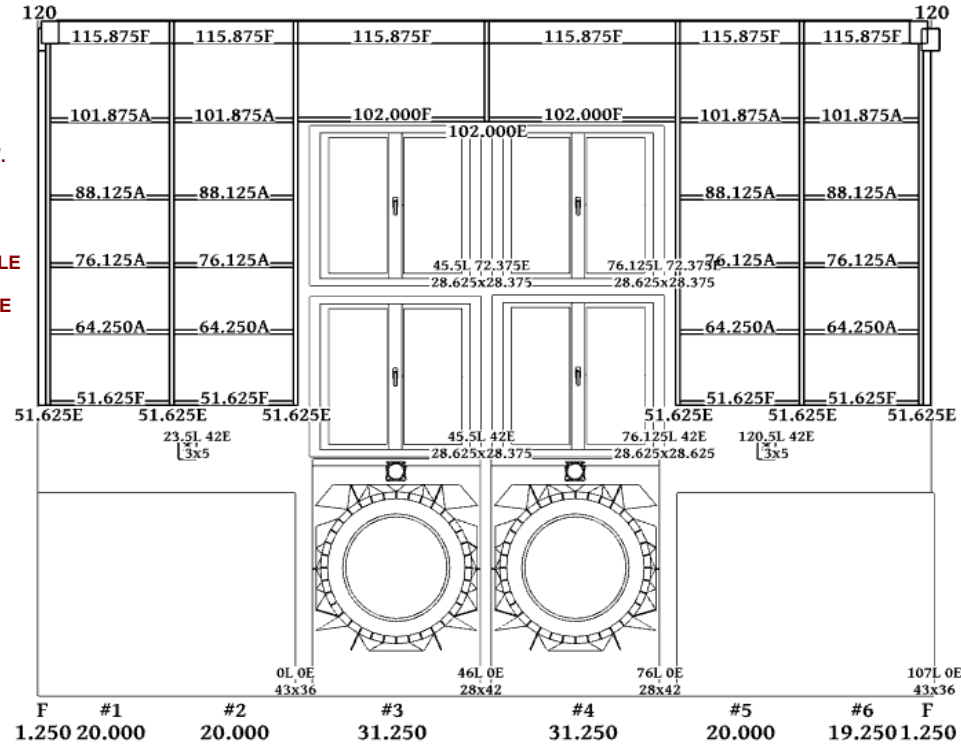

Room Name: Jacobs Primary Closet V.1

Color: **White Velvet**
Edgeband: **1mm**
Rods: **None**
Countertop: **TFL Countertop**
Backer: **None**
Shelf Type: **Shelf Pin**

Hinge: **Half Overlay Soft Close**
Drawer Face: **Slab - Slab**
Drawer Box: **Solid Wood Soft Close**
Drawer Hardware: **Bar Pull Matte Nickel**
Door Face: **Slab - Slab**
Door Hardware: **Bar Pull Matte Nickel**
Basket Type: **None**

Ceiling Height: **120**
Door Height: **80**
Tear Out: **basic**
Wall Type: **drywall**
Floor Type: **tile**
Base Size: **0 x 0**
QR Size: **0 x 0**

Wall #2

SOLUTION DOES NOT INCLUDE BACKING.

FULL BORE - FULL ADJUSTABILITY.

SOLUTION TO CEILING WITH FASCIA AND CROWN MOLDING.

SOLUTION IS DESIGNED 1" FROM WINDOW. SHOULD WINDOW NEED REPAIR / REPLACEMENT AND REQUIRE THE REMOVAL OF THE PRESTON SOLUTION, LABOR AND FEES WILL APPLY. TCS WILL NOT BE LIABLE

FOR ANY DAMAGES TO THE SOLUTION DUE TO WINDOW REPAIRS / REPLACEMENT.