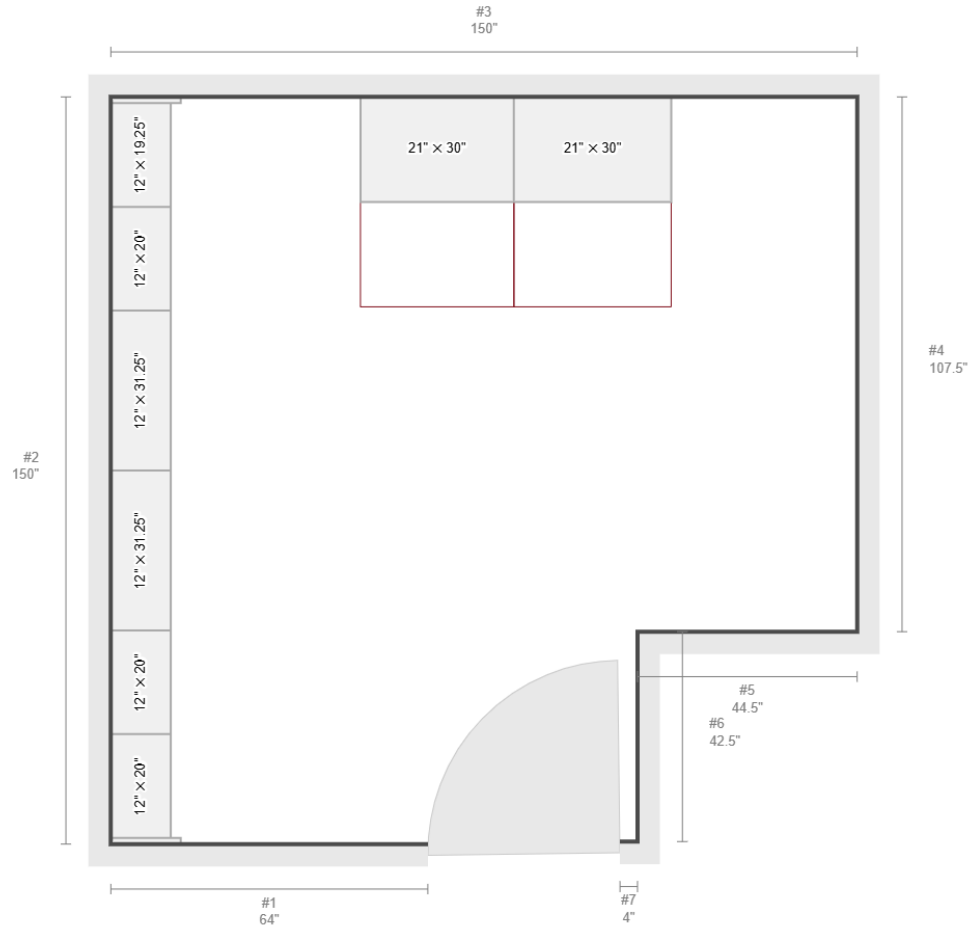

Ceiling Height: **120**
 Door Height: **80**
 Tear Out: **basic**
 Wall Type: **drywall**
 Floor Type: **tile**
 Base Size: **0 x 0**
 QR Size: **0 x 0**

Room Layout

Room Name: Jacobs Primary Closet V.1