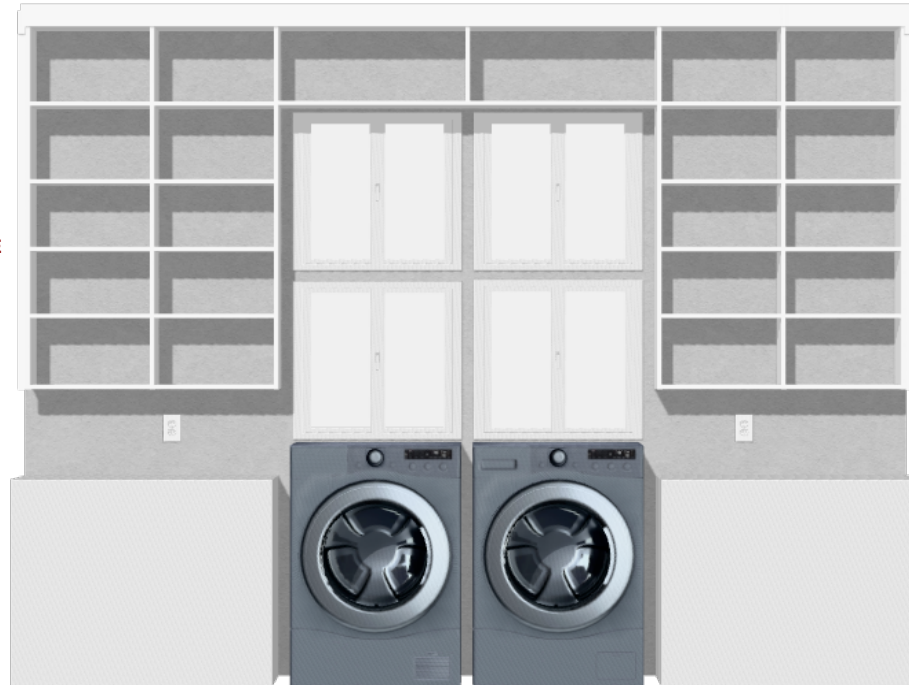

Room Name: Jacobs Primary Closet V.1

Color: **White Velvet**
Edgeband: **1mm**
Rods: **None**
Countertop: **TFL Countertop**
Backer: **None**
Shelf Type: **Shelf Pin**

Hinge: **Half Overlay Soft Close**
Drawer Face: **Slab - Slab**
Drawer Box: **Solid Wood Soft Close**
Drawer Hardware: **Bar Pull Matte Nickel**
Door Face: **Slab - Slab**
Door Hardware: **Bar Pull Matte Nickel**
Basket Type: **None**

Ceiling Height: **120**
Door Height: **80**
Tear Out: **basic**
Wall Type: **drywall**
Floor Type: **tile**
Base Size: **0 x 0**
QR Size: **0 x 0**

Wall #2

SOLUTION DOES NOT INCLUDE BACKING.

FULL BORE - FULL ADJUSTABILITY.

**SOLUTION TO CEILING WITH FASCIA
AND CROWN MOLDING.**

**SOLUTION IS DESIGNED 1" FROM WINDOW.
SHOULD WINDOW NEED REPAIR /
REPLACEMENT AND REQUIRE THE
REMOVAL
OF THE PRESTON SOLUTION, LABOR AND
FEES WILL APPLY. TCS WILL NOT BE LIABLE**

**FOR ANY DAMAGES TO THE SOLUTION DUE
TO WINDOW REPAIRS / REPLACEMENT.**